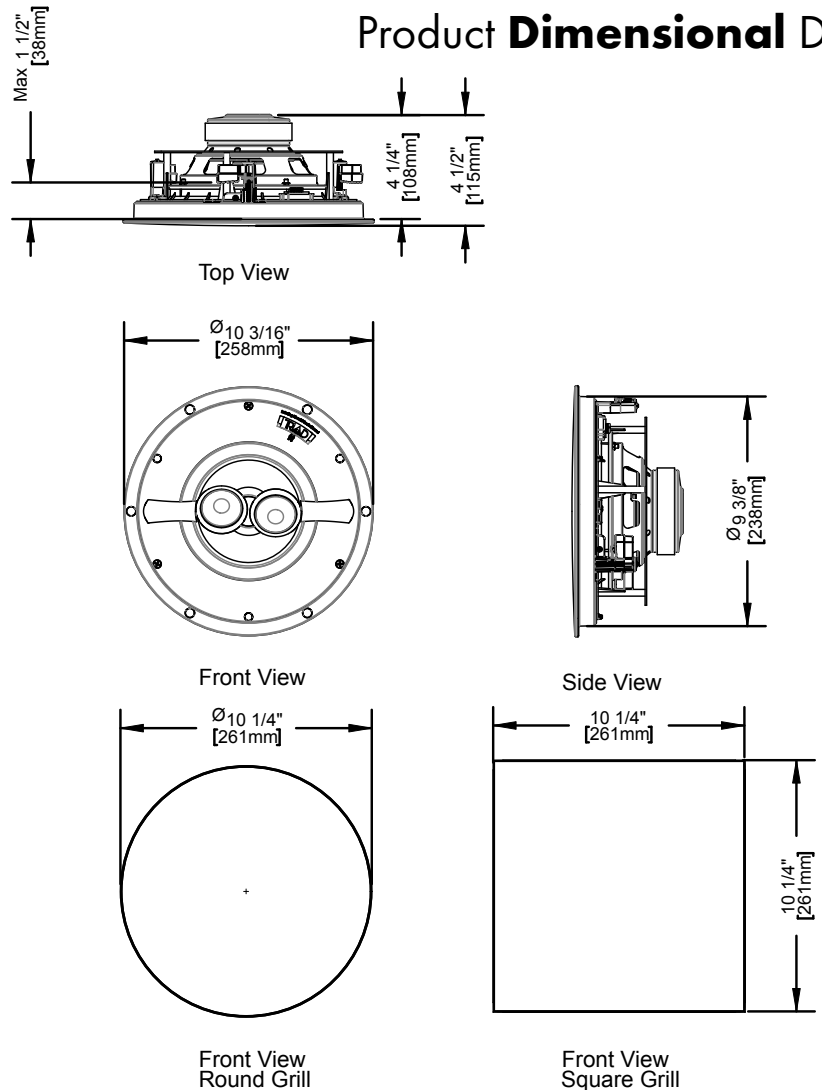

TRIAD

Unique**Solutions**Triad™

Product Features

Inside Ring

Diameter 9-3/8" (23.8 cm)
 Mounting Depth 4-1/16" (10.4 cm)

Wall Hole Cut Out

Diameter 9-1/2" (24.1 cm)

InWall Grill Square (OD)

Width 10-1/4" (26.1 cm)
 Height 10-1/4" (26.1 cm)

InWall Grill Round (OD)

Diameter 10-1/4" (26.1 cm)

Miscellaneous

New Construction Bracket - Size RS
 Shipping weight 7.4 lbs. (3.4 kg) each
 Actual product weight 5.3 lbs. (2.4 kg) each

Product Dimensional Data

Bracing omitted for drawing clarity

Try these other Triad Round Unique Solutions

Specifications are subject to change. For the most up to date information visit us online at www.triadspeakers.com