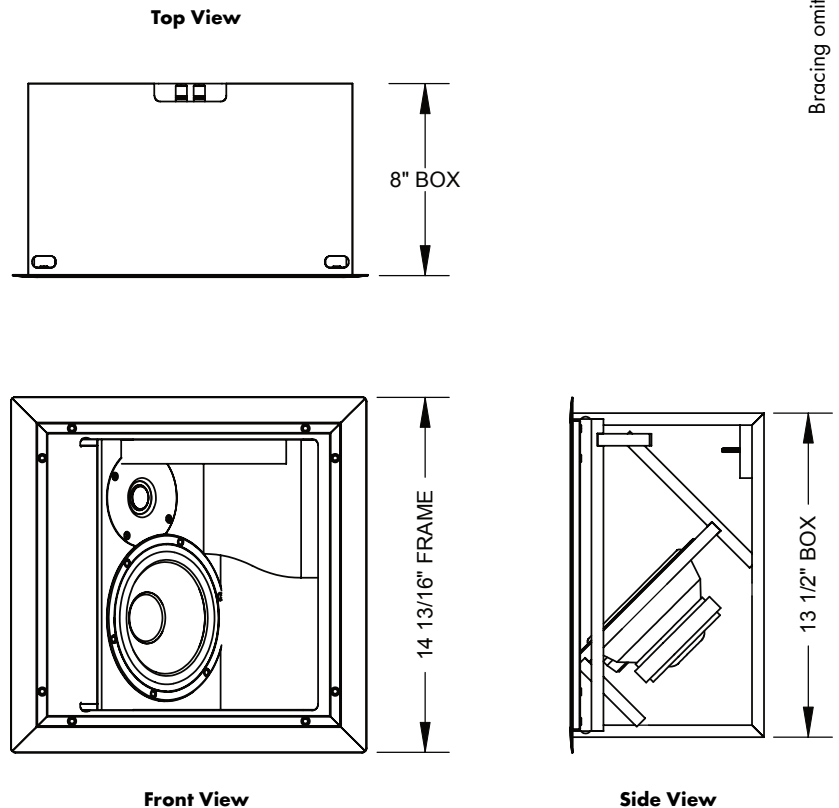

InCeiling Gold/8 Omni SE

Product Features

Cabinet

Width 13-1/2" (34.3 cm)

Height 13-1/2" (34.3 cm)

Depth 8" (20.3 cm)

Wall Hole Cut Out

Width 13-3/4" (34.9 cm)

Height 13-3/4" (34.9 cm)

InWall Frame/Grill

Width 14-13/16" (37.8 cm)

Height 14-13/16" (37.8 cm)

Depth 0" (0 cm)

Miscellaneous

New Construction Bracket - Size G

Shipping weight 20 lbs. (9.1 kg)

Actual product weight 17 lbs. (7.7 kg)

Drive Units

(1) 1" Fabric dome tweeter.

(1) 6-1/2" Proprietary designed woofer.

Power Handling

Maximum power rating 100 watts.

Impedance

Nominal impedance 8 ohms.

6.2 ohms minimum.

Sensitivity

88 dB (2.83v, 1m)

2pi Frequency Response

70 Hz - 20 kHz (+/-3 dB)

Enclosure

Flush Acoustimesh™ metal grill fits flat against the wall or ceiling.

Designed to fit within a 2 x 10" ceiling space.

Finishes

Grill and frame available in various paint & custom matched finishes.

Triad Speakers Incorporated

15835 NE Cameron Blvd.

Portland, Oregon 97230

503.256.2600 Voice

503.256.5966 Fax

www.TriadSpeakers.com

Unique Solutions...Custom Made Daily™

Product Dimensional Data

Bracing omitted for drawing clarity

Try these additional **Gold Omni SE** Solutions.....

Specifications are subject to change. For the most up to date information visit us online at www.triadspeakers.com