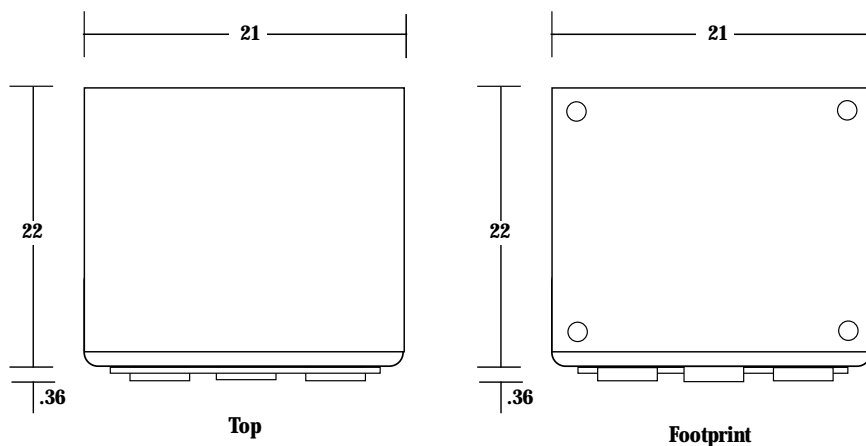

SYSTEMS INTEGRATION
SPECIALIST PRODUCTS

Quick Spec

S1S-EX

All measurements in inches

JBL SIS Products Group: Tel 818-830-8757 Fax 818-891-6894
8500 Balboa Boulevard, Northridge, CA 91329
250 Crossways Park Drive, Woodbury, NY 11797