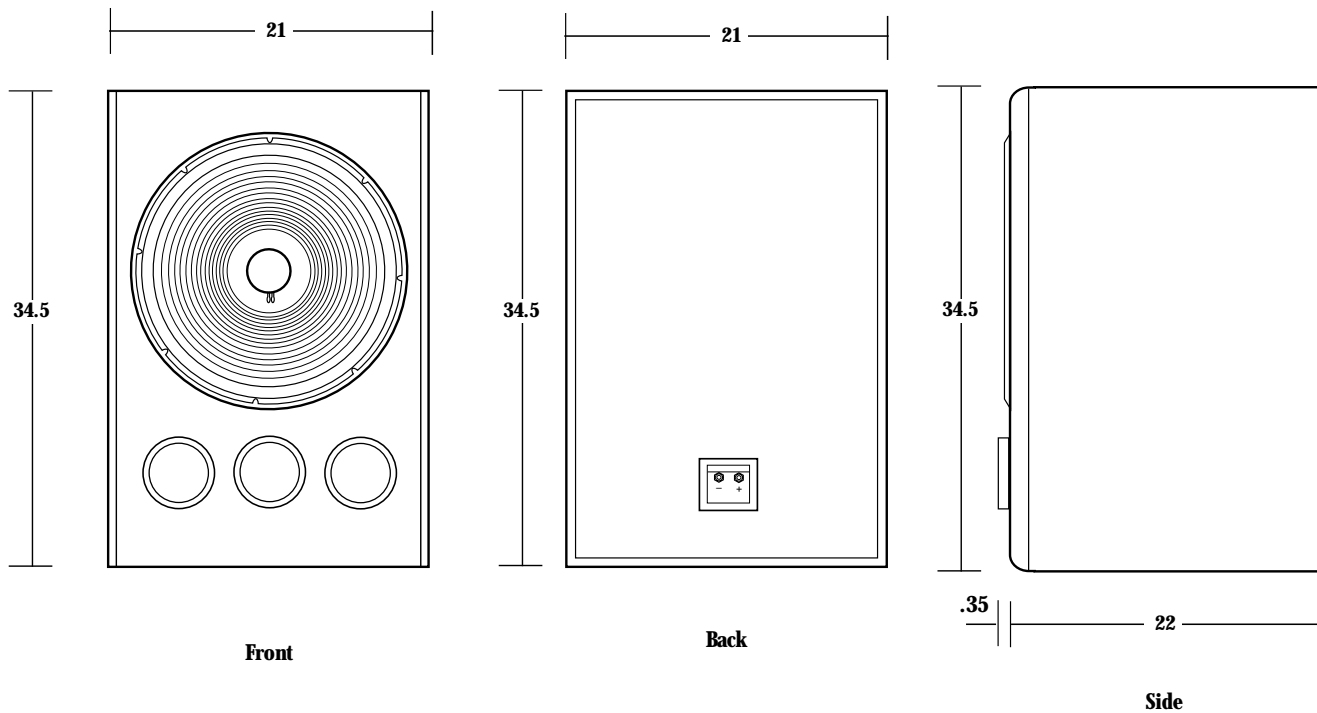

SYSTEMS INTEGRATION
SPECIALIST PRODUCTS

Quick Spec

S1S-EX

All measurements in inches

JBL SIS Products Group: Tel 818-830-8757 Fax 818-891-6894
8500 Balboa Boulevard, Northridge, CA 91329
250 Crossways Park Drive, Woodbury, NY 11797