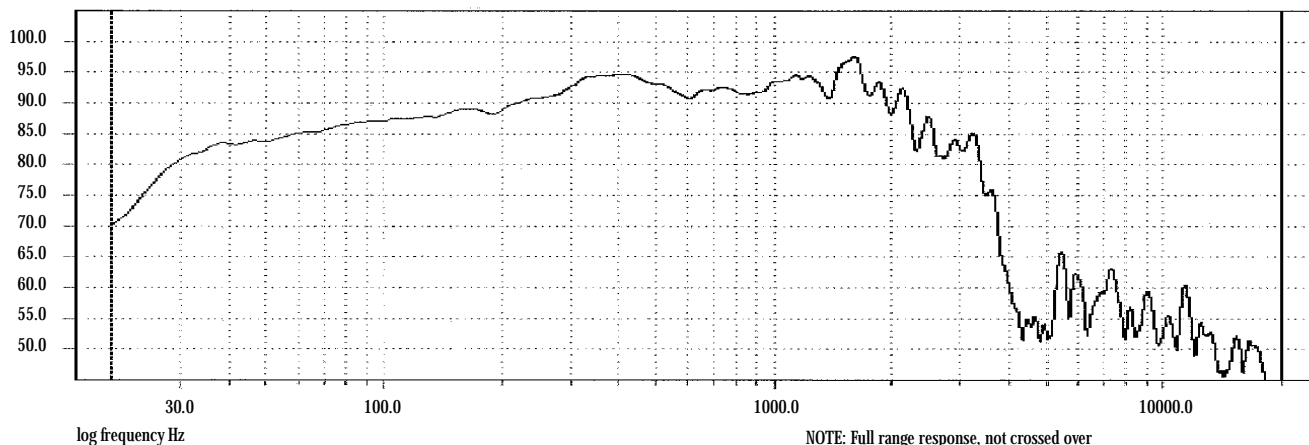

Frequency Response